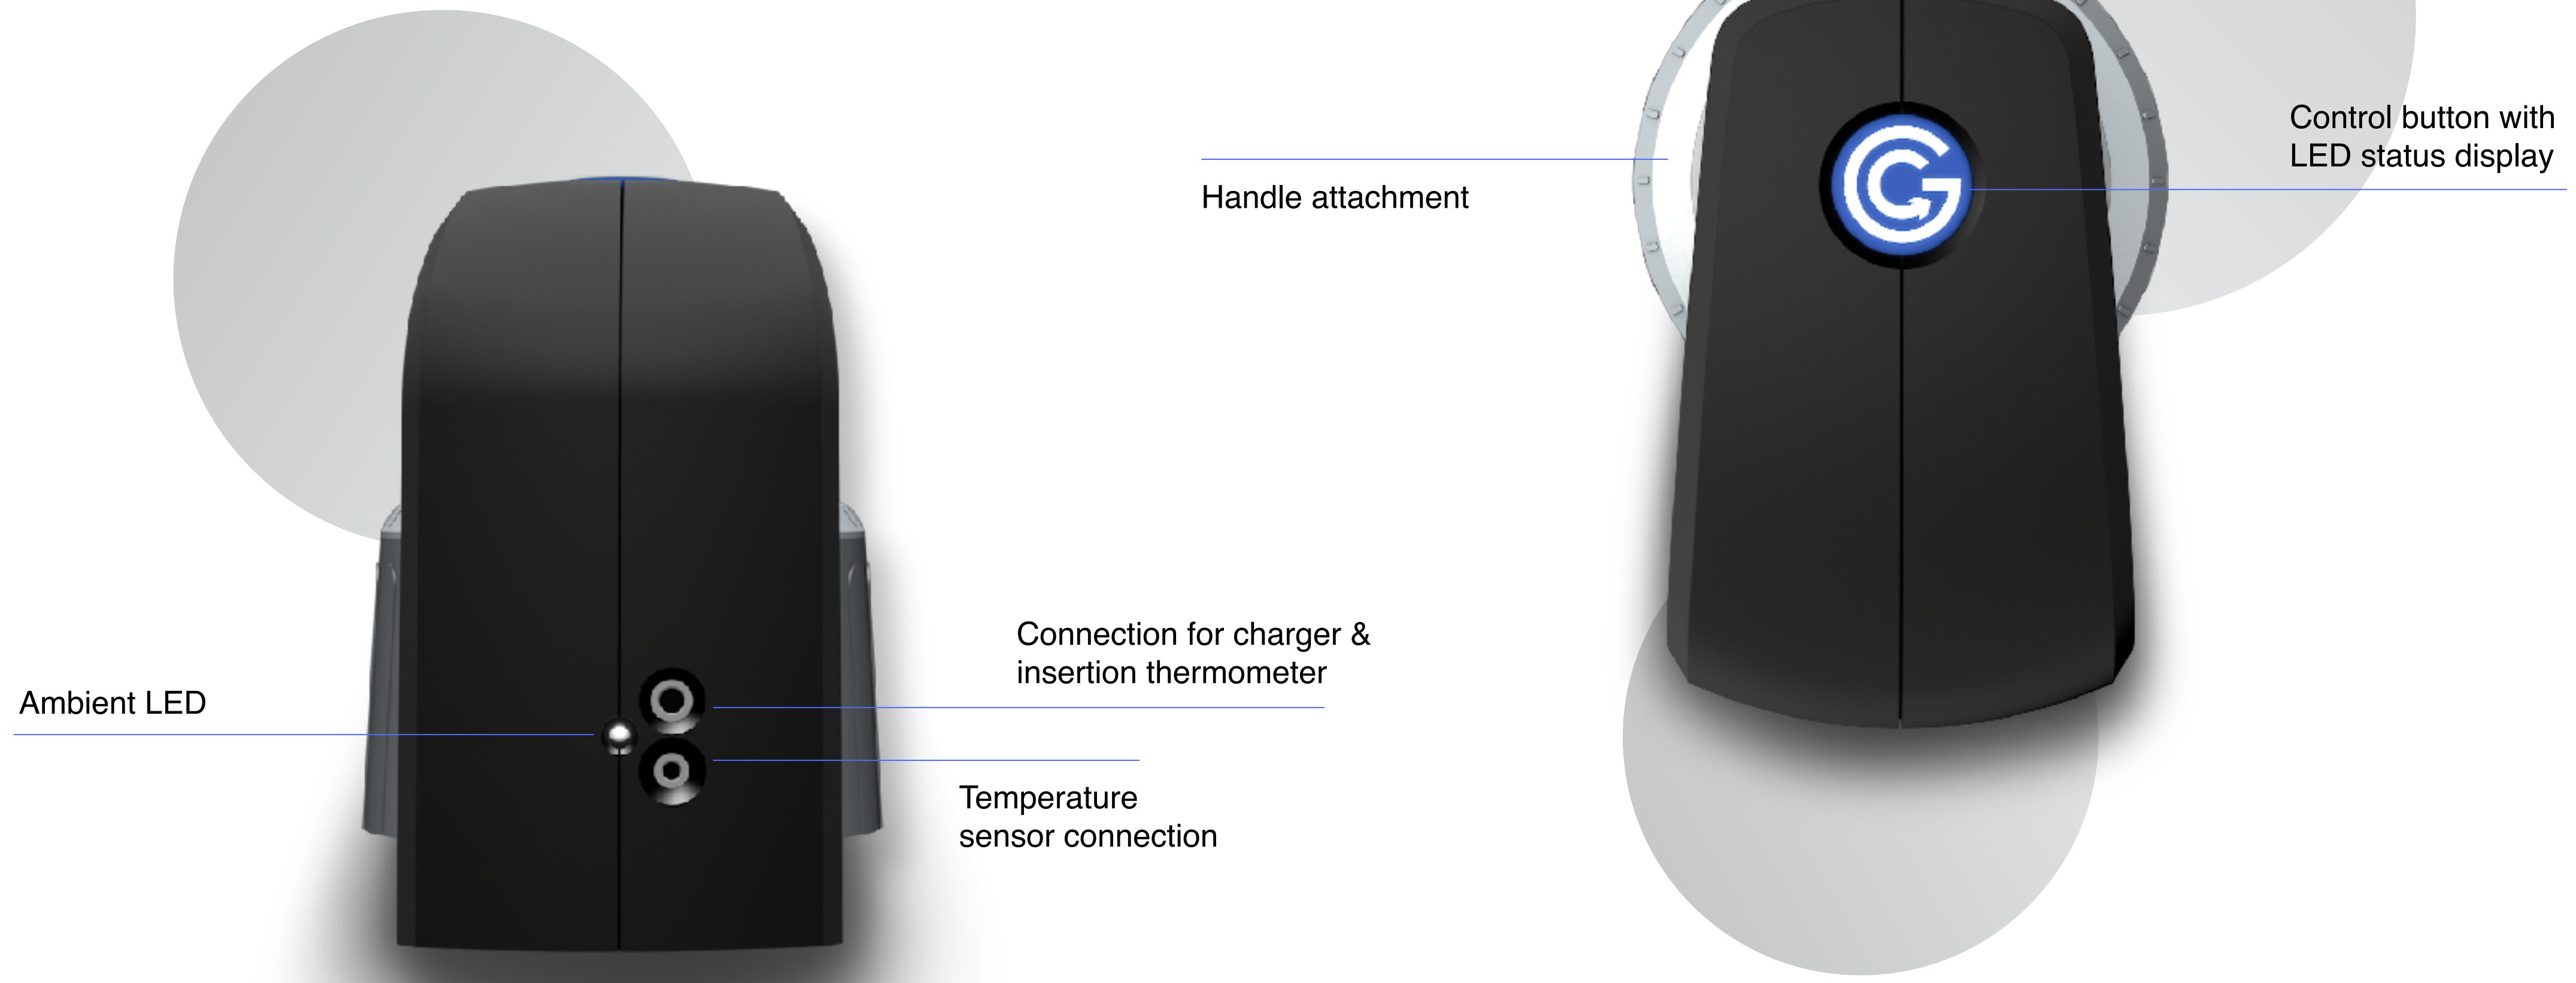

MINIMALIST, INTELLIGENT DESIGN