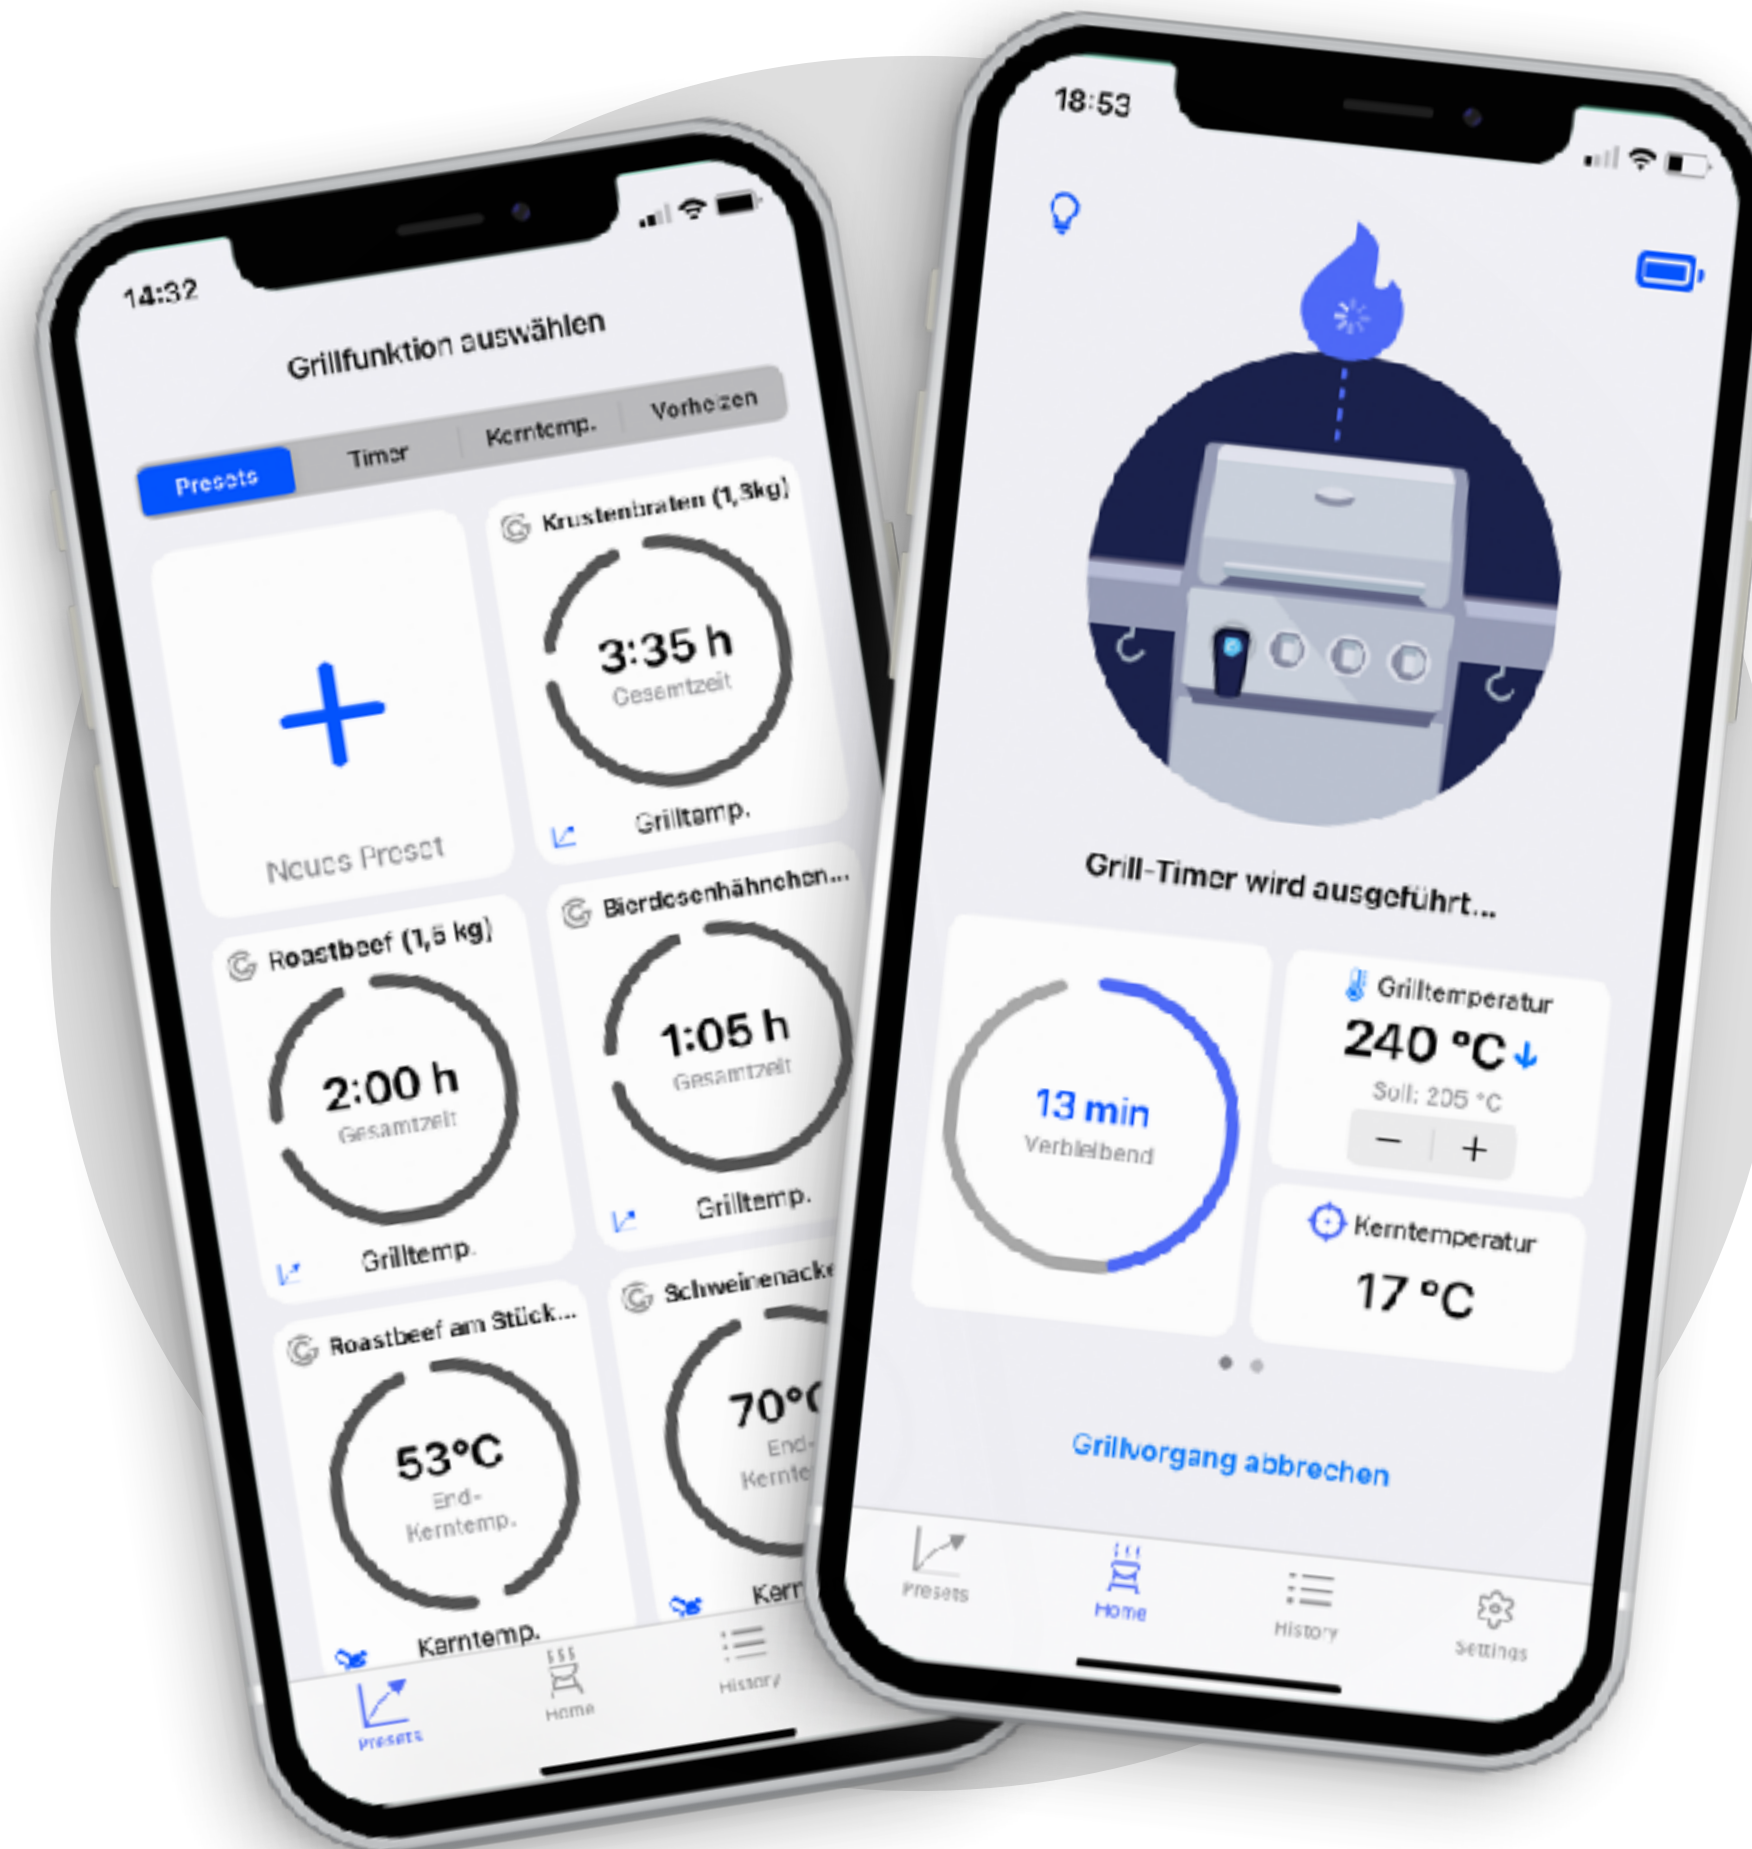

102

THE GRILL CONTROL APP

One app – countless grilling experiences.

PRESETS

Select presets with temperature intervals or create and save new presets.

USEFUL

Timer & preheat function.

GRILLING PROCESS

Monitor and share the grilling process.

ALWAYS UP TO DATE

thanks to Push notifications.

BLUETOOTH® CONNECT

App and device communicate quickly and easily via Bluetooth®.

FOR iOS UND ANDROID

Available free of charge in the App Store and Google Play Store